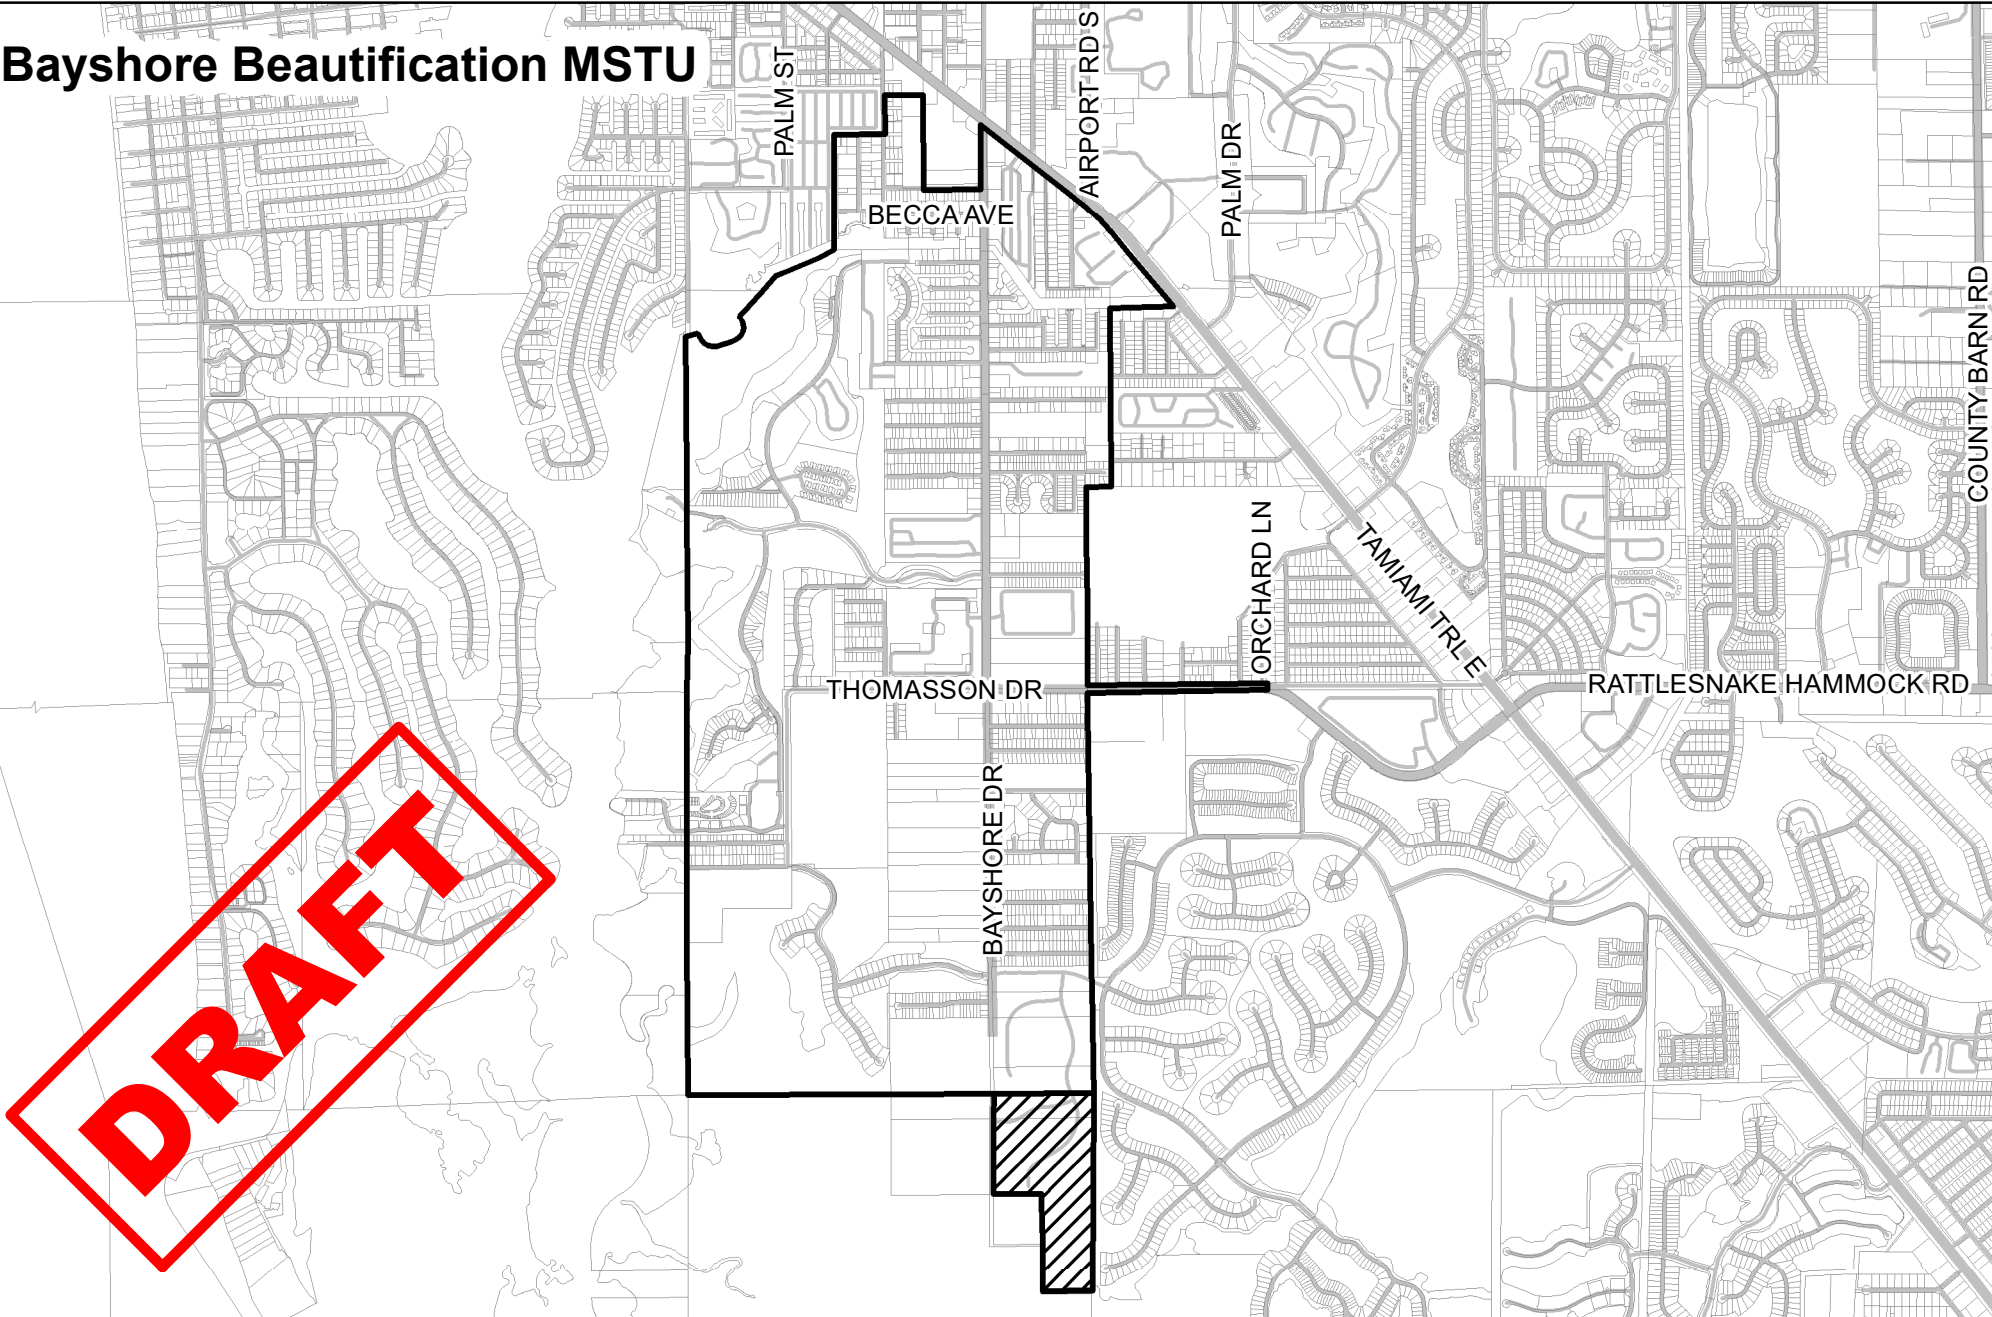

Bayshore Beautification MSTU

DRAFT

PALM ST

BECCA AVE

AIRPORT RDS

PALM DR

ORCHARD LN

TAMIAMI TRLE

THOMASSON DR

RATTLESNAKE HAMMOCK RD

BAYSHORE DR

COUNTY BARN RD

PREPARED BY: GIS/CAD MAPPING SECTION
GROWTH MANAGEMENT DEPARTMENT
DATE: 07/18/2022
FILE: BB_MSTU_Sp

LEGEND

-  Bayshore Beautification MSTU
-  Proposed Addition